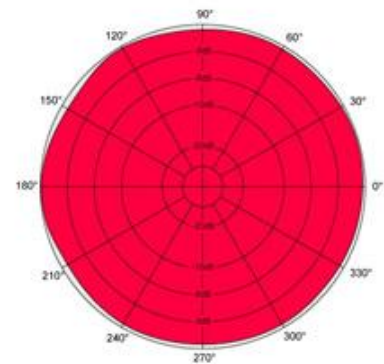

Radiation Pattern H-Plane

Renair Antennae Ltd. 11-15 Chase Road, Park Royal, London NW10 6PT. Tel: +44 (0)20 8965 3001 Fax: +44 (0)20 8965 5773 Email: sales@renair.co.uk
[Antenna Manufacturers & Designer from 50 MHz to 5.8 GHz. Antennas on VHF, TETRA, UHF, PMR, GPS, GSM, WIFI and WIMAX in UK](#)