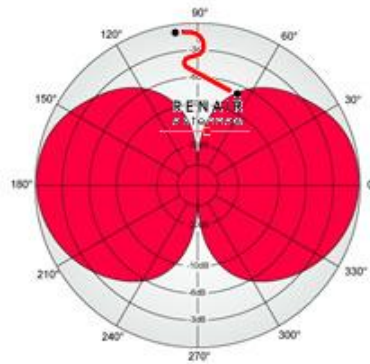

Radiation Pattern E-Plane